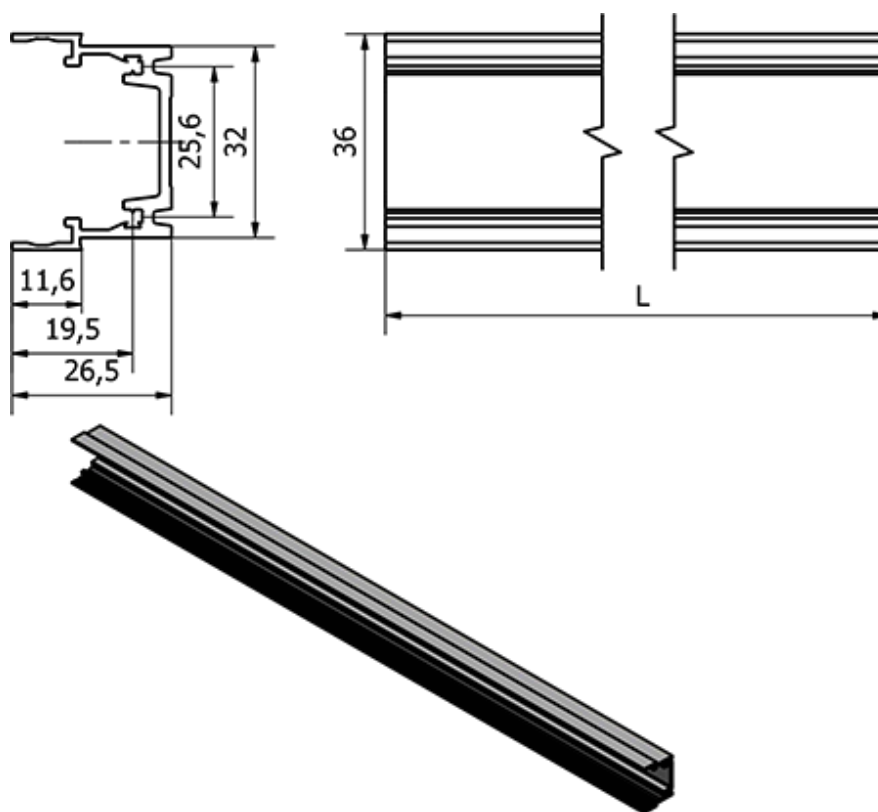

Data Sheet

Article number: 23094299000270

Description: E+G Aluminium profiles - 429900-0270
RLT-AL

Measures

length = 270
Type = RLT-AL
Weight (g) = 123